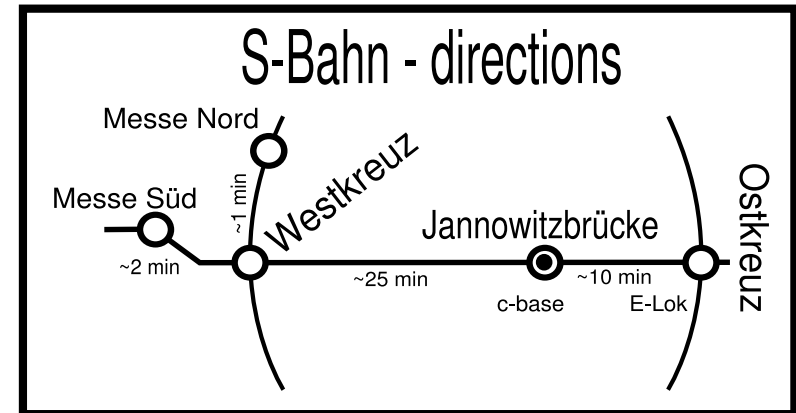

Ubuntu Berlin-BBQ

at c-base
S-Bahn station Jannowitzbrücke

```
S+U Janno-
witzbruecke

~~~~~| |~~~~~
S P R E E | | S P R E E
~~~~~| B |~~~~~
_____| r |
M. u f e r u | ___...Fussweg....
_____| e | _____ +=.=====+
\A \ | c | |c-base|
 \m \ | k | |_____+=====+
 \ \ | e | | |
_____ \K \ _____| n | _____| |
o s R u n g e s t r. |
_____ e _____| t |
|l | | r | | |
|l | | . | | |
|n.| | | | |
```